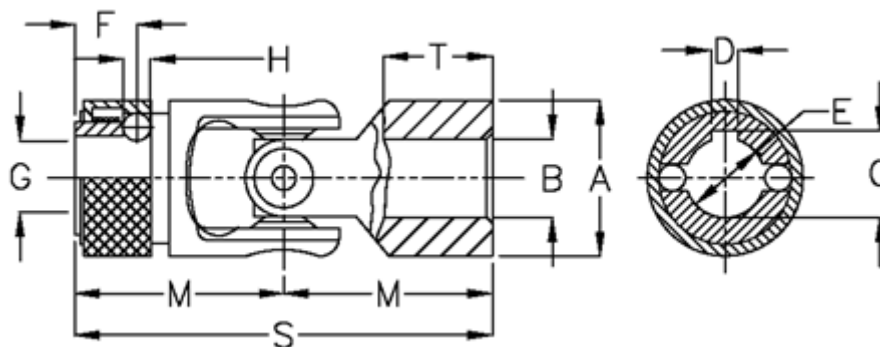

# Data Sheet

Article number: 07620423

Description: Cross joint w/needle bearing  
W/rapid change coupling, 0.620.423

## Measures

A	= 20	M	= 31
B H7	= 10	MD max N m	= 15
C	= 11.0	s	= 62
D	= 3	T	= 18
E	= 10		
F	= 11.5		
G	= 8.7		
H	= 4.00		